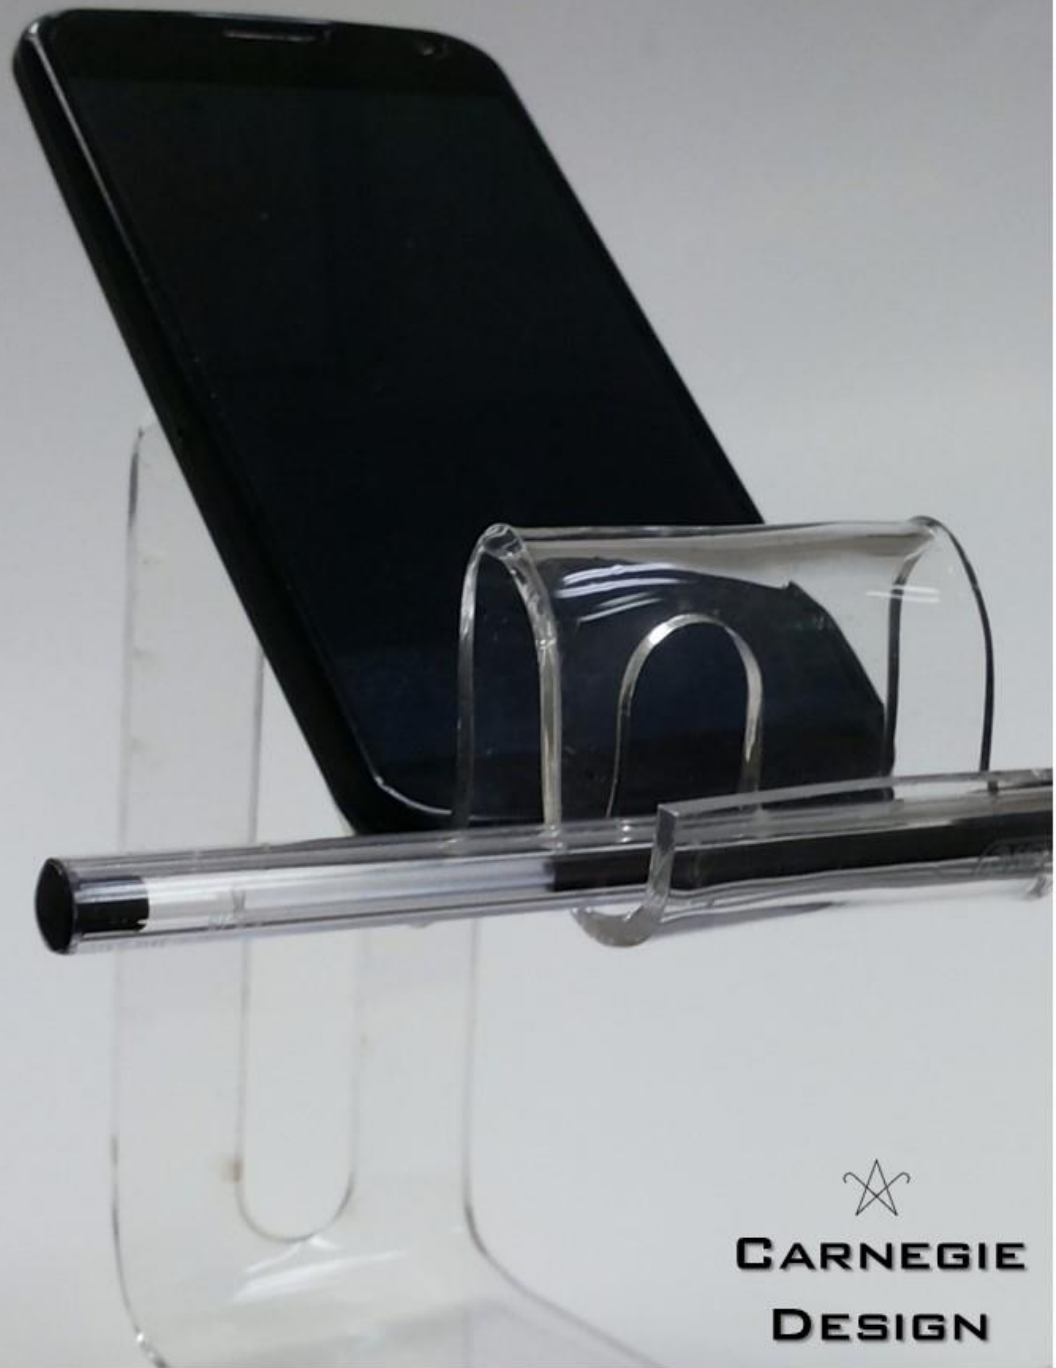

*Single piece of laser cut acrylic.
Clamps naturally on 1" thick tables.
Place for mobile phone in horizontal or
vertical orientation! Convenient slot for
charger port!
Place for a pen as well!*

ClampChamp